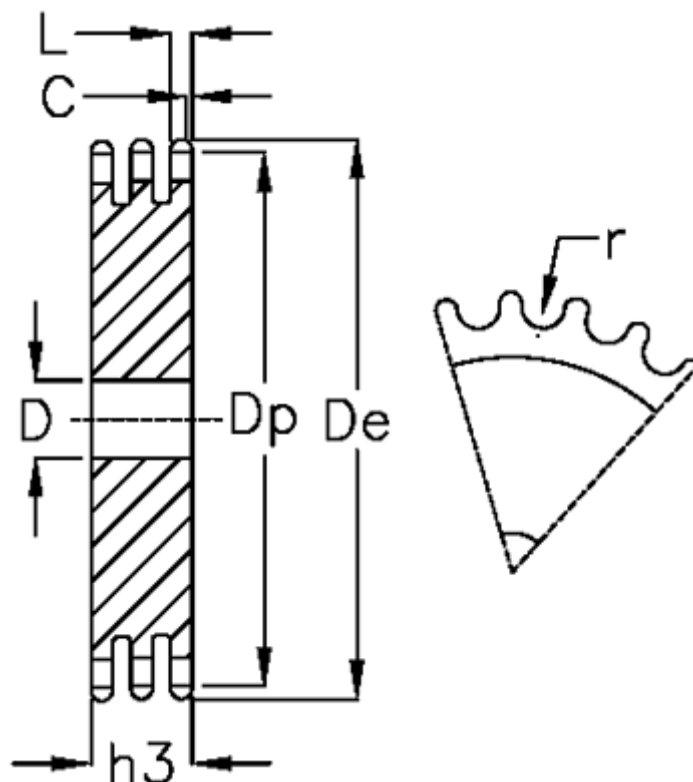

Article number: 616023003059

Description: Plate wheel 06 B-3 Z=59 triplex

## Measures

|                |              |
|----------------|--------------|
| C              | = 1          |
| D              | = 20         |
| De             | = 183        |
| Dp             | = 178.96     |
| For chain size | = 3/8 x 7/32 |
| For chain type | = 06 B-3     |
| h3             | = 25.6       |
| L              | = 5.2        |

|                 |        |
|-----------------|--------|
| Number of teeth | = 59   |
| r               | = 6.35 |